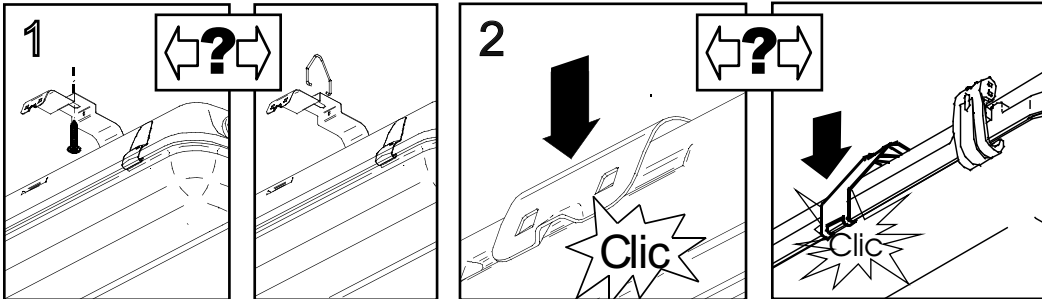

PRE-WIRED

Installation instructions

Instructions de montage
Montageanleitung
Montage instructies

IP65

CE

T8	T5	A
18W	14/24W	400 mm
36W	28/54W	800 mm
58W	35/49/80W	1100 mm
70W	-	1300 mm

K905065A

NOTICE on application of luminaire.
This luminaire is suited for indoor and outdoor use.