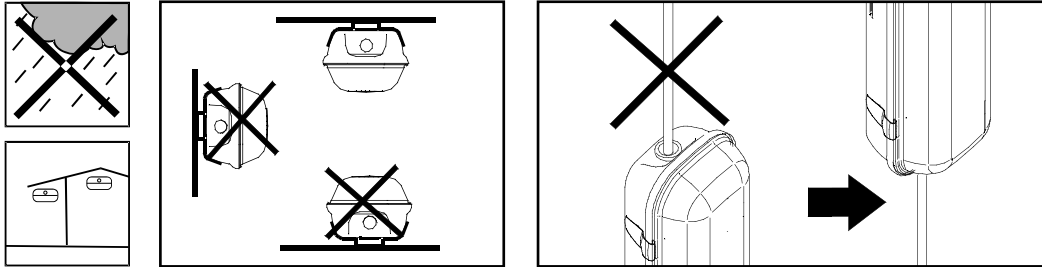

PRE-WIRED

Installation instructions

Instructions de montage
Montageanleitung
Montage instructies

IP65

CE

T8	T5	A
18W	14/24W	400 mm
36W	28/54W	800 mm
58W	35/49/80W	1100 mm
70W	-	1300 mm

K905065A

NOTICE on application of luminaire.
This luminaire is suited for indoor and outdoor use.