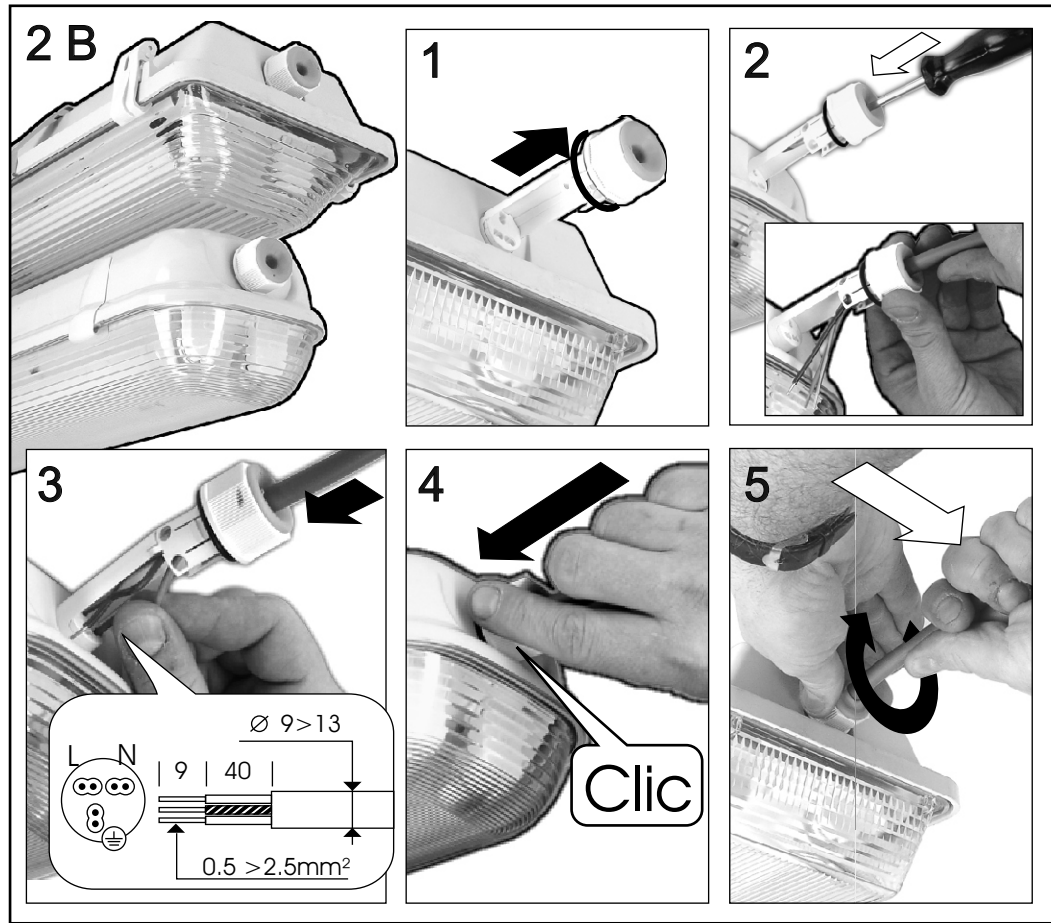

PRE-WIRED

Installation instructions

Instructions de montage
Montageanleitung
Montage instructies

IP65

CE

T8	T5	A
18W	14/24W	400 mm
36W	28/54W	800 mm
58W	35/49/80W	1100 mm
70W	-	1300 mm

K905065A

NOTICE on application of luminaire.
This luminaire is suited for indoor and outdoor use.

Please insure that defective lamps and/or starters are immediately replaced. Since this luminaire is made of plastic materials, its resistance against chemical products may be limited or even nil. Before using aggressive detergents, disinfectants or installing the luminaire in chemical hazardous areas (as cars washes, swimming pools, industrial kitchens, industrial laundries, slaughterhouses, etc ...) or in case of doubt, please contact your distributor. For these conditions, appropriate products (like stainless steel clips, etc...) are available.