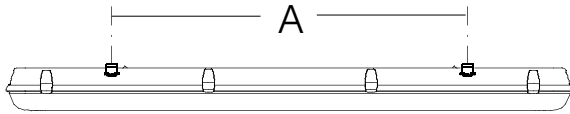

PRE-WIRED

Installation instructions

Instructions de montage
Montageanleitung
Montage instructies

IP65

CE

T8	T5	A
18W	14/24W	400 mm
36W	28/54W	800 mm
58W	35/49/80W	1100 mm
70W	-	1300 mm

K905065A

NOTICE on application of luminaire.
This luminaire is suited for indoor and outdoor use.