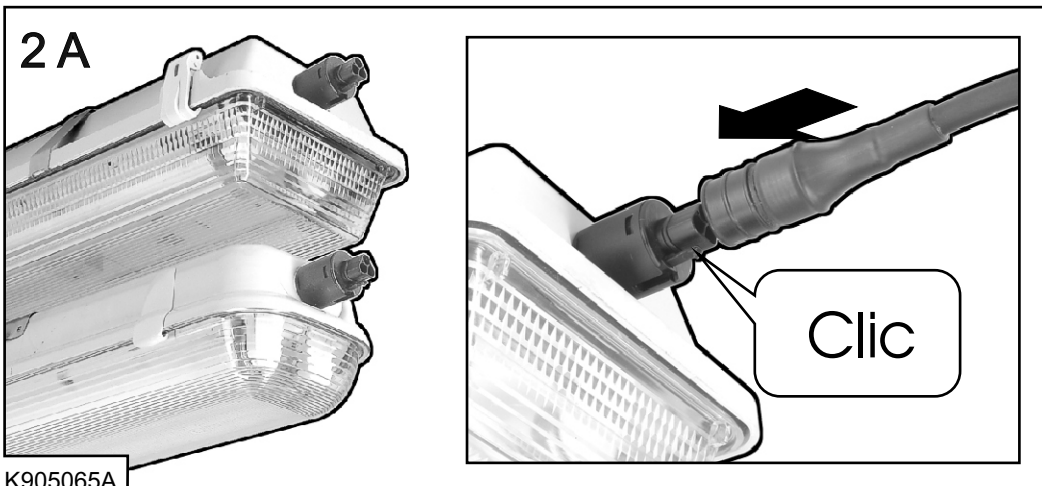

PRE-WIRED

Installation instructions

Instructions de montage
Montageanleitung
Montage instructies

IP65

CE

T8	T5	A
18W	14/24W	400 mm
36W	28/54W	800 mm
58W	35/49/80W	1100 mm
70W	-	1300 mm

K905065A

NOTICE on application of luminaire.
This luminaire is suited for indoor and outdoor use.